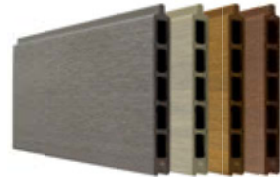

LAMES PREMIUM

21 x 150 x 1780 mm
Dark Grey **FD1232** | Ipe **FD1233**
Teak **FD1234** | Light Grey **FD1235**

LAMES MODERN

21 x 150 x 1780 mm
Teak **FD1121**
Dark Grey **FD1118**
Cedar **FD1531**

PORTILLONS