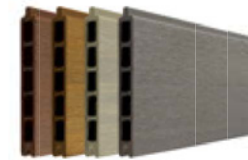

PREMIUM
P.10